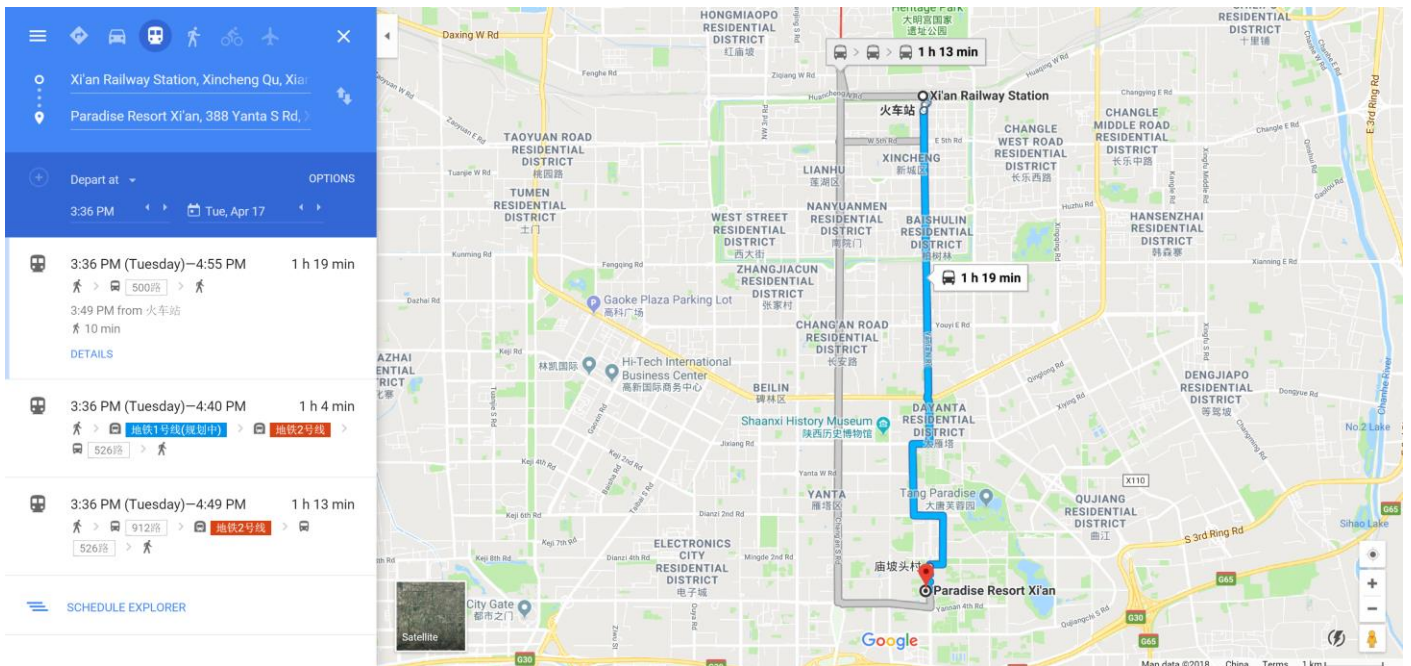

Transportation Guide to Paradise Resort Xi'an

1. Xi'an Xianyang International Airport to Paradise Resort Xi'an

2. Xi'an North Railway Station to Paradise Resort Xi'an

3. Xi'an Railway Station to Paradise Resort Xi'an

Location: Paradise Resort Xi'an (西安曲江惠宾苑宾馆)

Address: 388 South Yanta Road (Yanta Nan Lu), Qujiang Exhibition Area, Xi'an, 710061,
China.

Tel: +86-029-87663333, 13992867515

Homepage: www.paradiseresortxian.com