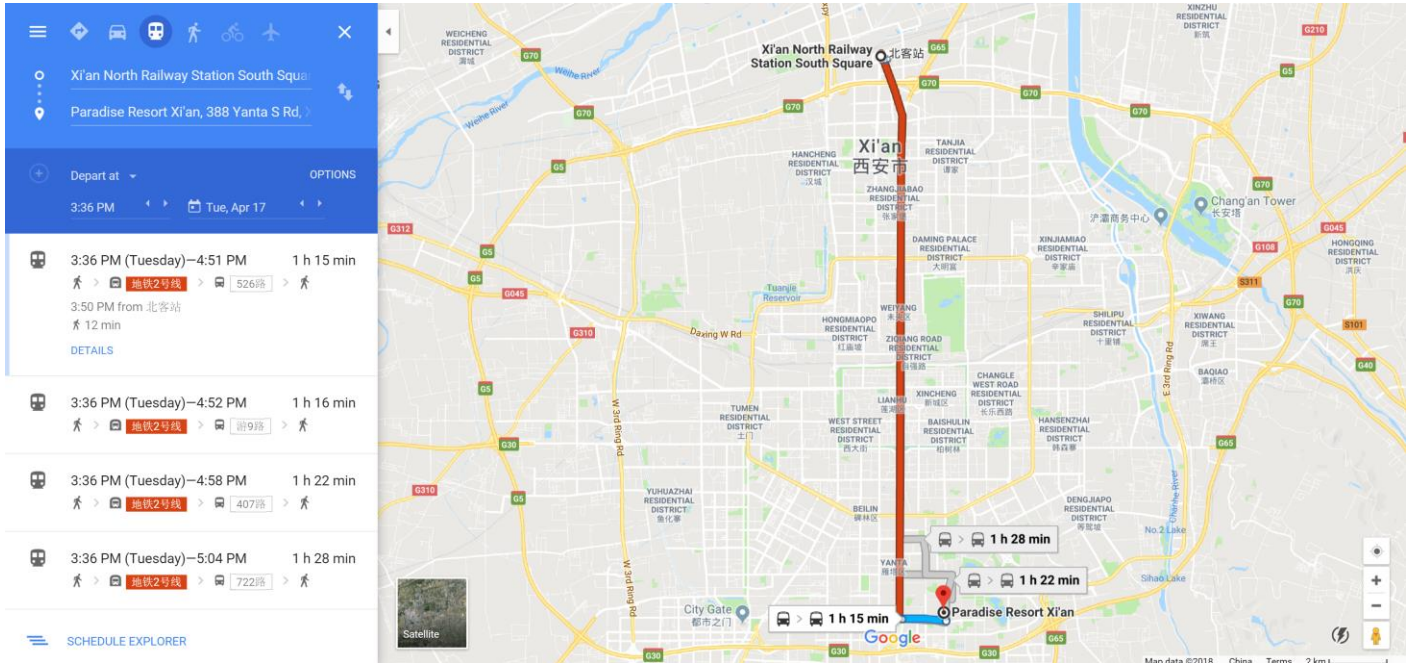

Transportation Guide to Paradise Resort Xi'an

1. Xi'an Xianyang International Airport to Paradise Resort Xi'an

2. Xi'an North Railway Station to Paradise Resort Xi'an

3. Xi'an Railway Station to Paradise Resort Xi'an

Location: Paradise Resort Xi'an (西安曲江惠宾苑宾馆)

Address: 388 South Yanta Road (Yanta Nan Lu), Qujiang Exhibition Area, Xi'an, 710061,
China.

Tel: +86-029-87663333, 13992867515

Homepage: www.paradiseresortxian.com