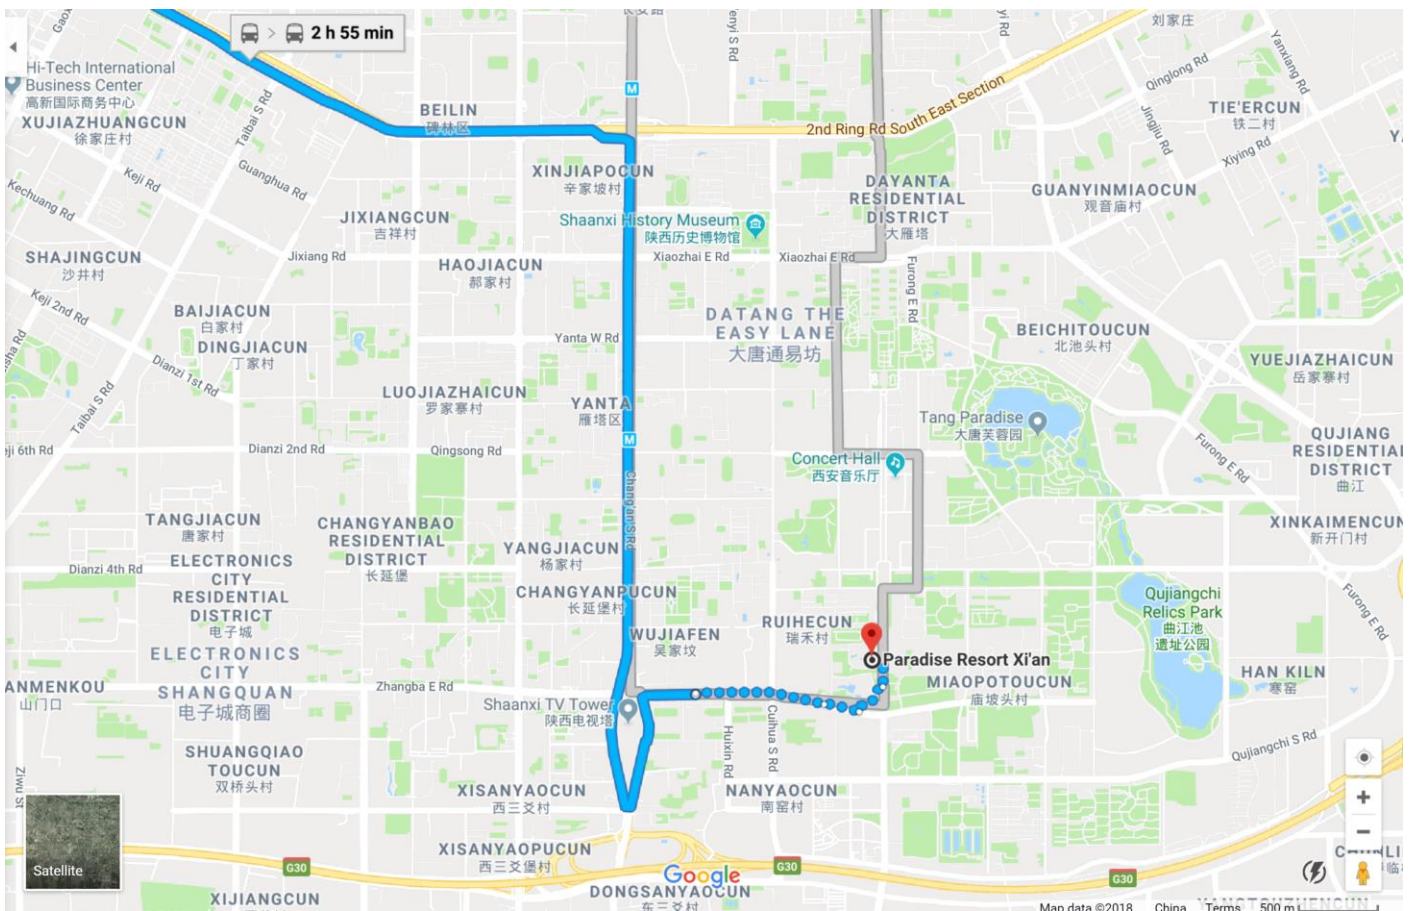

Transportation Guide to Paradise Resort Xi'an

1. Xi'an Xianyang International Airport to Paradise Resort Xi'an

2. Xi'an North Railway Station to Paradise Resort Xi'an

3. Xi'an Railway Station to Paradise Resort Xi'an

Location: Paradise Resort Xi'an (西安曲江惠宾苑宾馆)

Address: 388 South Yanta Road (Yanta Nan Lu), Qujiang Exhibition Area, Xi'an, 710061,
China.

Tel: +86-029-87663333, 13992867515

Homepage: www.paradiseresortxian.com