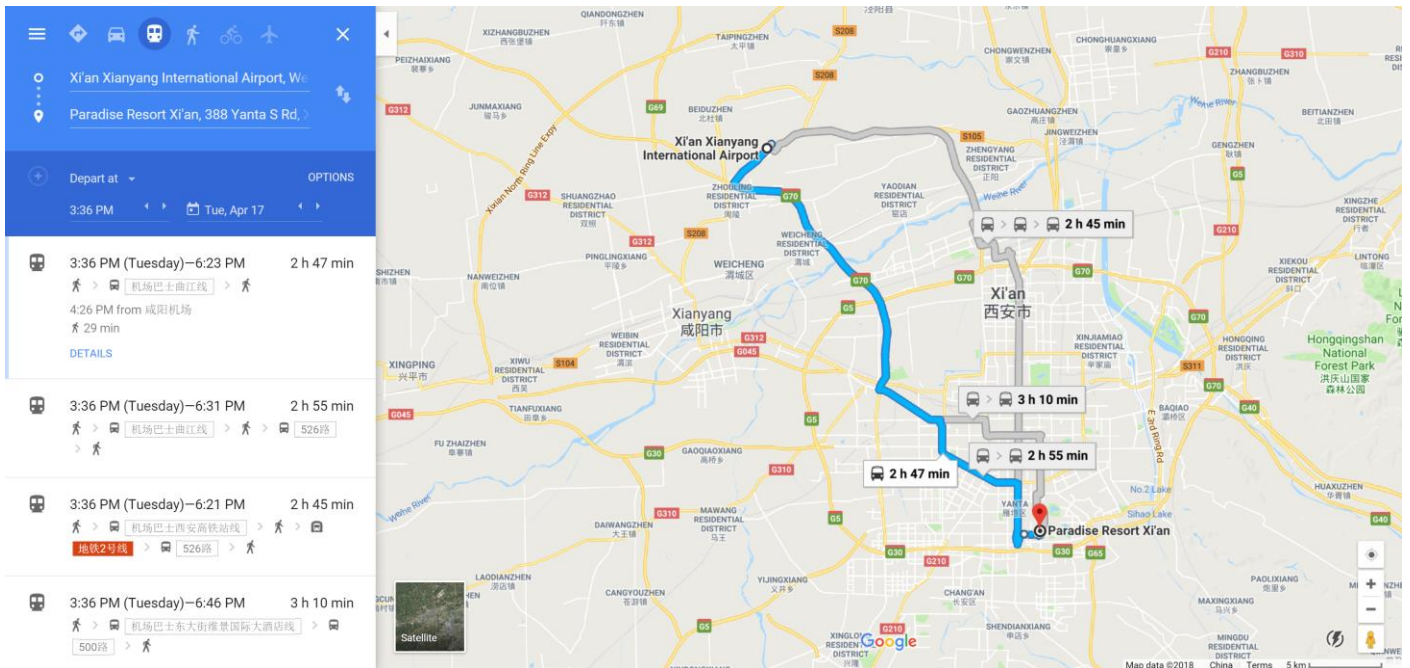

Transportation Guide to Paradise Resort Xi'an

1. Xi'an Xianyang International Airport to Paradise Resort Xi'an

2. Xi'an North Railway Station to Paradise Resort Xi'an

3. Xi'an Railway Station to Paradise Resort Xi'an

Location: Paradise Resort Xi'an (西安曲江惠宾苑宾馆)

Address: 388 South Yanta Road (Yanta Nan Lu), Qujiang Exhibition Area, Xi'an, 710061,
China.

Tel: +86-029-87663333, 13992867515

Homepage: www.paradiseresortxian.com